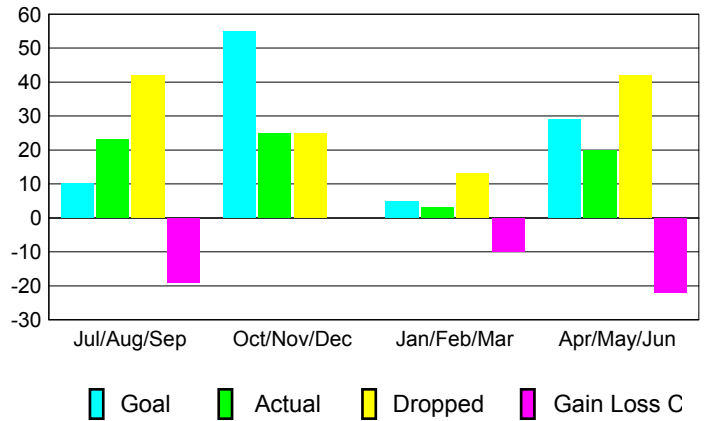

GMT: **Pedro Marrello**

Location: **ARGENTINA**

GMT CA: **3**

CLUBS

Month	New Club Goal	Actual New Clubs	Actual Dropped Clubs	Gain/Loss of Clubs
2012-2013				
Jul/Aug/Sep	0	0	1	-1
Oct/Nov/Dec	2	0	0	0
Jan/Feb/Mar	0	0	0	0
Apr/May/Jun	1	0	0	0
Totals	3	0	1	-1

Club Results 2012-2013

Goal, New, Dropped, Gain/Loss

YTD Status Quo Clubs 2012-2013

Status Quo Clubs Compared to Status Quo Members

Club Gain/Loss 2012-2013

MEMBERSHIP

Month	Net Memb Goal	Actual New Memb	Actual Dropped Memb	Gain/Loss of Memb
2012-2013				
Jul/Aug/Sep	10	23	42	-19
Oct/Nov/Dec	55	25	25	0
Jan/Feb/Mar	5	3	13	-10
Apr/May/Jun	29	20	42	-22
Totals	99	71	122	-51

Membership Results 2012-2013

Goal, New, Dropped, Gain/Loss

Gender Comparison 2012-2013

Membership Gain/Loss 2012-2013