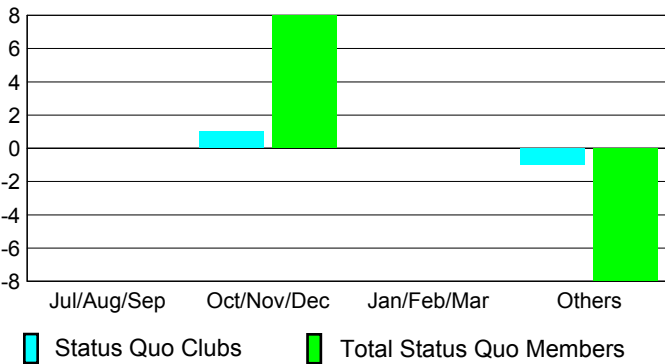

GMT: **Pedro Marrello**

Location: **ARGENTINA**

GMT CA: **3**

CLUBS

Month	New Club Goal	Actual New Clubs	Actual Dropped Clubs	Gain/Loss of Clubs
2012-2013				
Jul/Aug/Sep	0	0	1	-1
Oct/Nov/Dec	2	0	0	0
Jan/Feb/Mar	0	0	0	0
Apr/May/Jun	1	0	0	0
Totals	3	0	1	-1

Club Results 2012-2013

Goal, New, Dropped, Gain/Loss

YTD Status Quo Clubs 2012-2013

Status Quo Clubs Compared to Status Quo Members

Club Gain/Loss 2012-2013

MEMBERSHIP

Month	Net Memb Goal	Actual New Memb	Actual Dropped Memb	Gain/Loss of Memb
2012-2013				
Jul/Aug/Sep	10	23	42	-19
Oct/Nov/Dec	55	25	25	0
Jan/Feb/Mar	5	3	13	-10
Apr/May/Jun	29	20	42	-22
Totals	99	71	122	-51