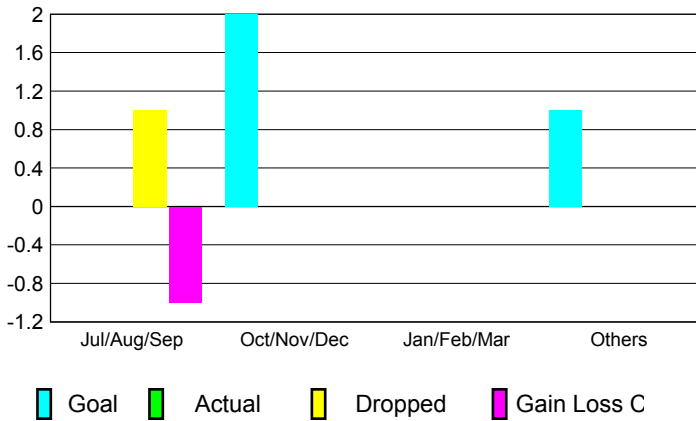

GMT: **Pedro Marrello**

Location: **ARGENTINA**

GMT CA: **3**

CLUBS

Month	New Club Goal	Actual New Clubs	Actual Dropped Clubs	Gain/Loss of Clubs
2012-2013				
Jul/Aug/Sep	0	0	1	-1
Oct/Nov/Dec	2	0	0	0
Jan/Feb/Mar	0	0	0	0
Apr/May/Jun	1	0	0	0
Totals	3	0	1	-1

Club Results 2012-2013

Goal, New, Dropped, Gain/Loss

YTD Status Quo Clubs 2012-2013

Status Quo Clubs Compared to Status Quo Members

Club Gain/Loss 2012-2013

MEMBERSHIP

Month	Net Memb Goal	Actual New Memb	Actual Dropped Memb	Gain/Loss of Memb
2012-2013				
Jul/Aug/Sep	10	23	42	-19
Oct/Nov/Dec	55	25	25	0
Jan/Feb/Mar	5	3	13	-10
Apr/May/Jun	29	20	42	-22
Totals	99	71	122	-51