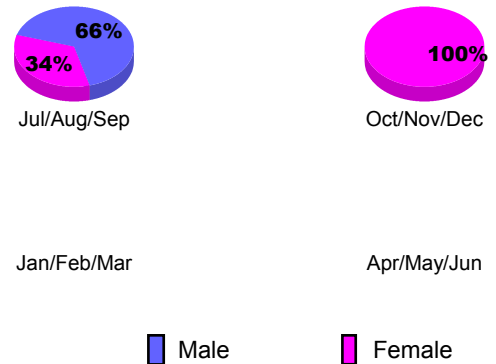

Club Results 2012-2013

Goal, New, Dropped, Gain/Loss

YTD Status Quo Clubs 2012-2013

Status Quo Clubs Compared to Status Quo Members

Club Gain/Loss 2012-2013

MEMBERSHIP

Month	Net Memb Goal	Actual New Memb	Actual Dropped Memb	Gain/Loss of Memb
2012-2013				
Jul/Aug/Sep	10	23	42	-19
Oct/Nov/Dec	55	25	25	0
Jan/Feb/Mar	5	3	13	-10
Apr/May/Jun	29	20	42	-22
Totals	99	71	122	-51

Membership Results 2012-2013

Goal, New, Dropped, Gain/Loss

Gender Comparison 2012-2013

Membership Gain/Loss 2012-2013